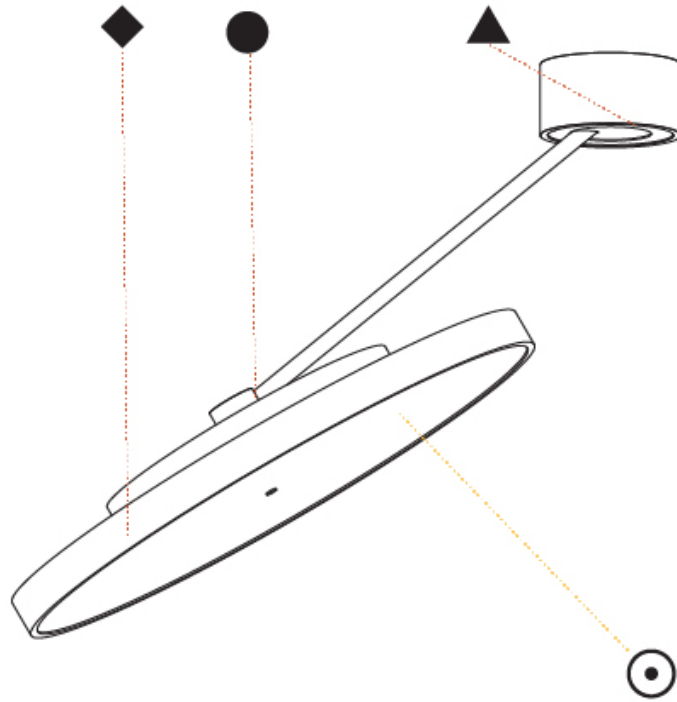

RATINGS AND CERTIFICATIONS

Certified By: Certified for North American Standards
 IP rating: IP20

SIGN DIVA DANCER SUSPENSION

A300041-

PROJECT	_____
TYPE	_____
SPECIFIER	_____
QUANTITY	_____
DATE	_____

A

SIGN DIVA DANCER KORONA SUSPENSION

GENERAL

Series: Sign Diva Dancer
 Subseries: Sign Diva Dancer Korona
 Brand: Prolicht
 Division: Architectural
 Mounting Type: Suspension
 Mounting Location: Ceiling
 Subcategory: Pendant

PHYSICAL

Shape: Round
 Diameter (mm): 570
 Diameter (in): 22 ⁷/₁₆
 Height (mm): 870
 Depth (mm): 86
 Height (in): 34 ¹/₄
 Depth (in): 3 ³/₈
 Light Distribution: Adjustable / Direct
 Weight (kg): 5
 Weight (lbs): 11.023
 Diffuser: PMMA - Opal / Micro-Prism / Sparkling Secret / Vintage Industrial
 Fixture Finish: SSR / BKV / CWI / CRY / HAB / UFT / ITA / RUA / FTG / MYG / LOD / PUS / FRO / FUP / KIA / POP / BLS / SPG / MEY / GOH / GUM / CHC / COM / ABZ / JAG / OBR / MOS / ROR
 Fixture Material: Extruded Aluminum / Steel