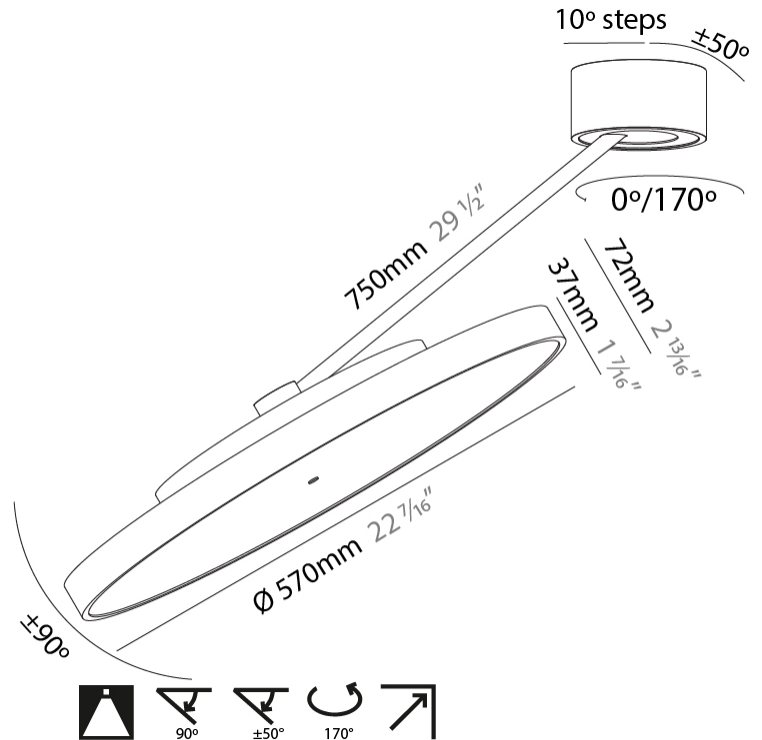

GENERAL

Series: Sign Diva Dancer
 Subseries: Sign Diva Dancer
 Brand: Prolicht
 Division: Architectural
 Mounting Type: Suspension
 Mounting Location: Ceiling
 Subcategory: Pendant

PHYSICAL

Shape: Round
 Diameter (mm): 570
 Diameter (in): 22 7/16
 Height (mm): 870
 Depth (mm): 72
 Height (in): 34 1/4
 Depth (in): 2 13/16
 Extension (mm): 750
 Extension (in): 29 1/2
 Light Distribution: Adjustable / Direct
 Weight (kg): 4.660
 Weight (lbs): 10.273
 Diffuser: PMMA - Opal / Micro-Prism / Sparkling Secret / Vintage Industrial
 Fixture Finish: SSR / BKV / CWI / CRY / HAB / UFT / ITA / RUA / FTG / MYG / LOD / PUS / FRO / FUP / KIA / POP / BLS / SPG / MEY / GOH / GUM / CHC / COM / ABZ / JAG / OBR / MOS / ROR
 Fixture Material: Extruded Aluminum / Steel

LED

Color Temperature (*K): 2700 / 3000 / 3500 / 4000
 Max. Delivered Lumen (lm): 4978 / 5337 / 5384 / 5494
 Nominal Lumen (lm): 6199 / 6646 / 6705 / 6842
 CRI: >90 CRI
 Lamp Life (hrs): 50000

OPTICAL

Adjustability: Rotational Canopy 170°; Tilting Canopy ±50°; Tilting Head ±90°

RATINGS AND CERTIFICATIONS

Certified By: Certified for North American Standards
 IP rating: IP20

SIGN DIVA DANCER SUSPENSION

A300041-

PROJECT	_____
TYPE	_____
SPECIFIER	_____
QUANTITY	_____
DATE	_____

A

SIGN DIVA DANCER KORONA SUSPENSION

GENERAL

Series: Sign Diva Dancer
 Subseries: Sign Diva Dancer Korona
 Brand: Prolicht
 Division: Architectural
 Mounting Type: Suspension
 Mounting Location: Ceiling
 Subcategory: Pendant

PHYSICAL

Shape: Round
 Diameter (mm): 570
 Diameter (in): 22 ⁷/₁₆
 Height (mm): 870
 Depth (mm): 86
 Height (in): 34 ¹/₄
 Depth (in): 3 ³/₈
 Light Distribution: Adjustable / Direct
 Weight (kg): 5
 Weight (lbs): 11.023
 Diffuser: PMMA - Opal / Micro-Prism / Sparkling Secret / Vintage Industrial
 Fixture Finish: SSR / BKV / CWI / CRY / HAB / UFT / ITA / RUA / FTG / MYG / LOD / PUS / FRO / FUP / KIA / POP / BLS / SPG / MEY / GOH / GUM / CHC / COM / ABZ / JAG / OBR / MOS / ROR
 Fixture Material: Extruded Aluminum / Steel